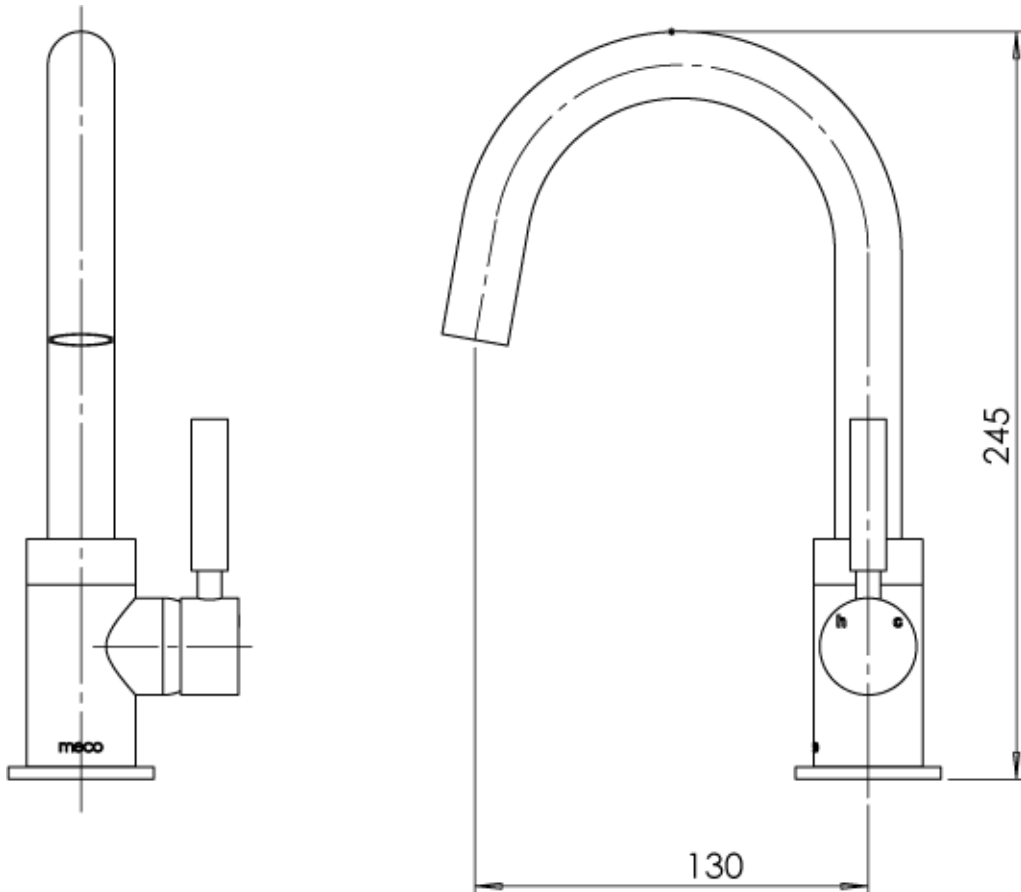

FEATURES

- Wels 6 Star
- 128mm projection

mecco international pty ltd.

mecco.com.au

for all sales & product inquiries email sales@mecco.com.au or call (02) 9618 6999

*all measurements are subject to accepted manufacturing tolerances. please check actual product dimensions prior to installation. mecco international pty ltd reserves the right to change specifications at any time without giving prior notification.